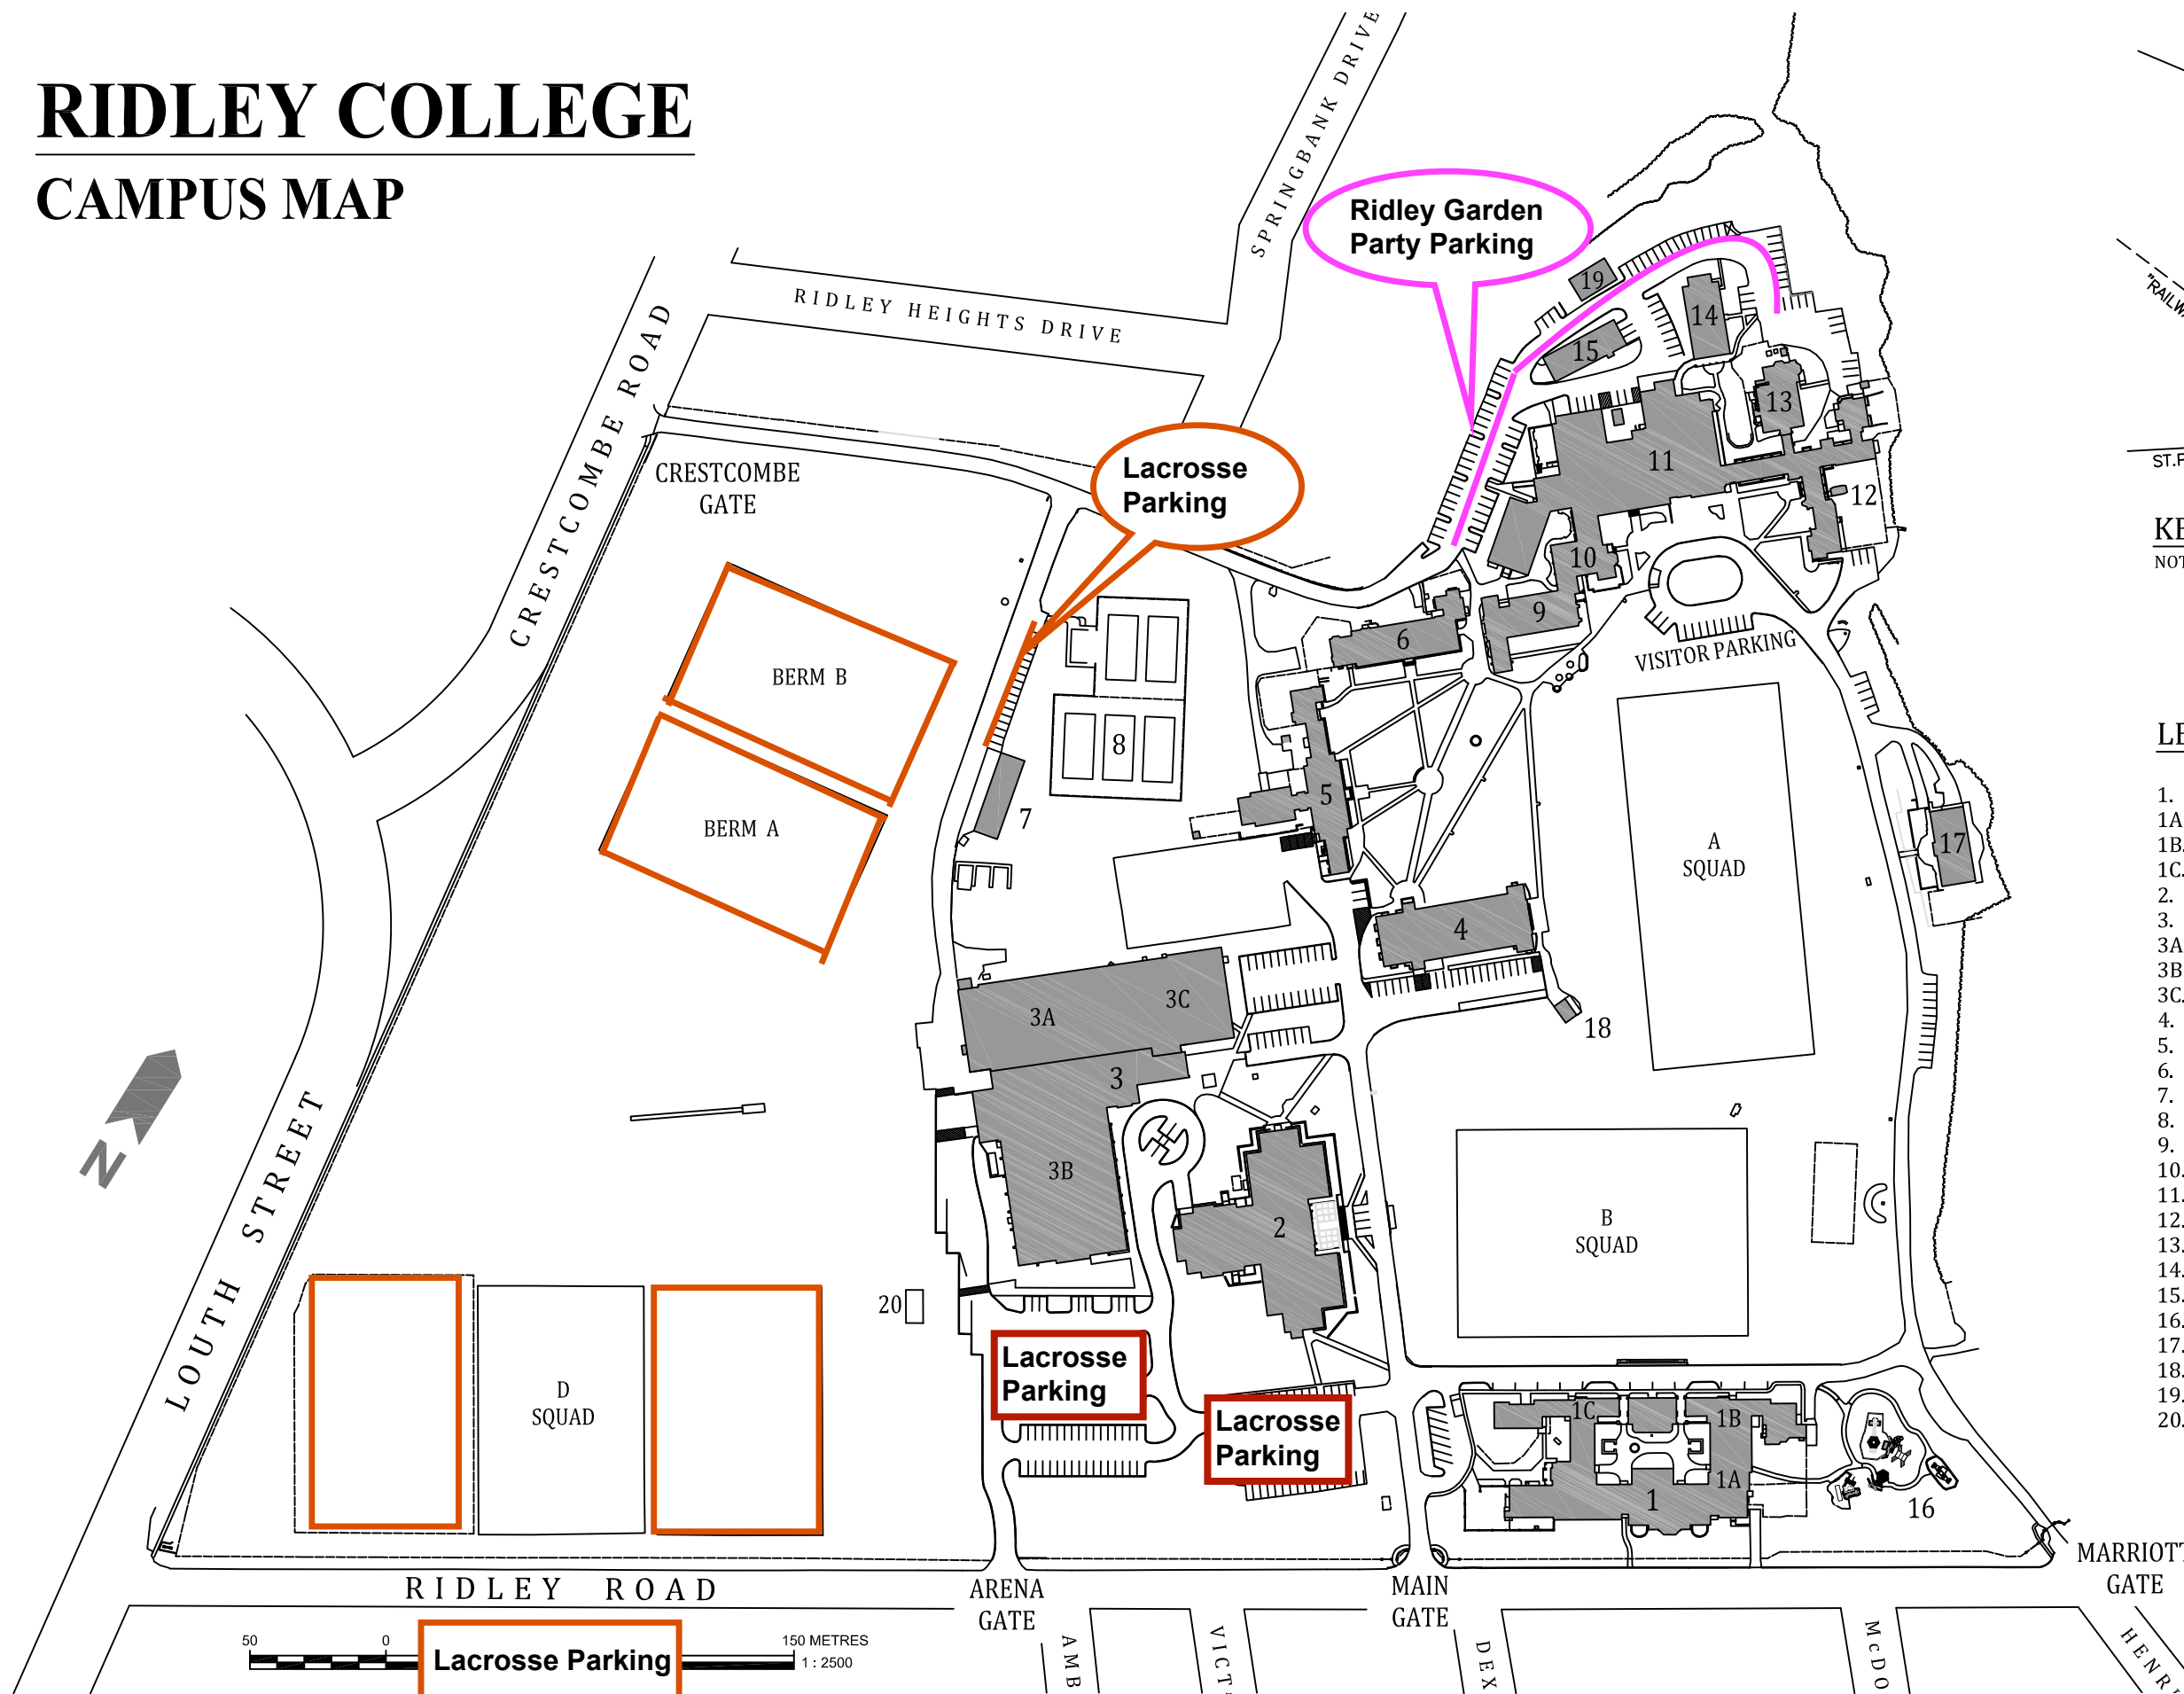

RIDLEY COLLEGE

CAMPUS MAP

KEY PLAN
NOT TO SCALE

LEGEND

- 1. LOWER SCHOOL COMPLEX
- 1A. BURGOYNE HOUSE
- 1B. MANDEVILLE HOUSE
- 1C. LEONARD HOUSE
- 2. 2ND CENTURY BLDG (2CB)
- 3. SPORTS COMPLEX
- 3A. FIELD HOUSE
- 3B. ARENA
- 3C. GRIFFITH GYM
- 4. IGGULDEN BUILDING
- 5. MERRITT HOUSE
- 6. ARTHUR BISHOP HOUSE
- 7. GROUNDS GARAGE
- 8. TENNIS COURTS
- 9. MEMORIAL CHAPEL
- 10. MILLER HOUSE
- 11. SCHOOL HOUSE
- 12. GOODERHAM HOUSE
- 13. DEANS HOUSE
- 14. SCHMON HEALTH CENTER
- 15. MAINTENANCE BUILDING
- 16. PLAYSCAPE
- 17. KENYON LETT HOUSE
- 18. CRICKET SHED
- 19. MAINTENANCE STORAGE
- 20. SUNSHELTER