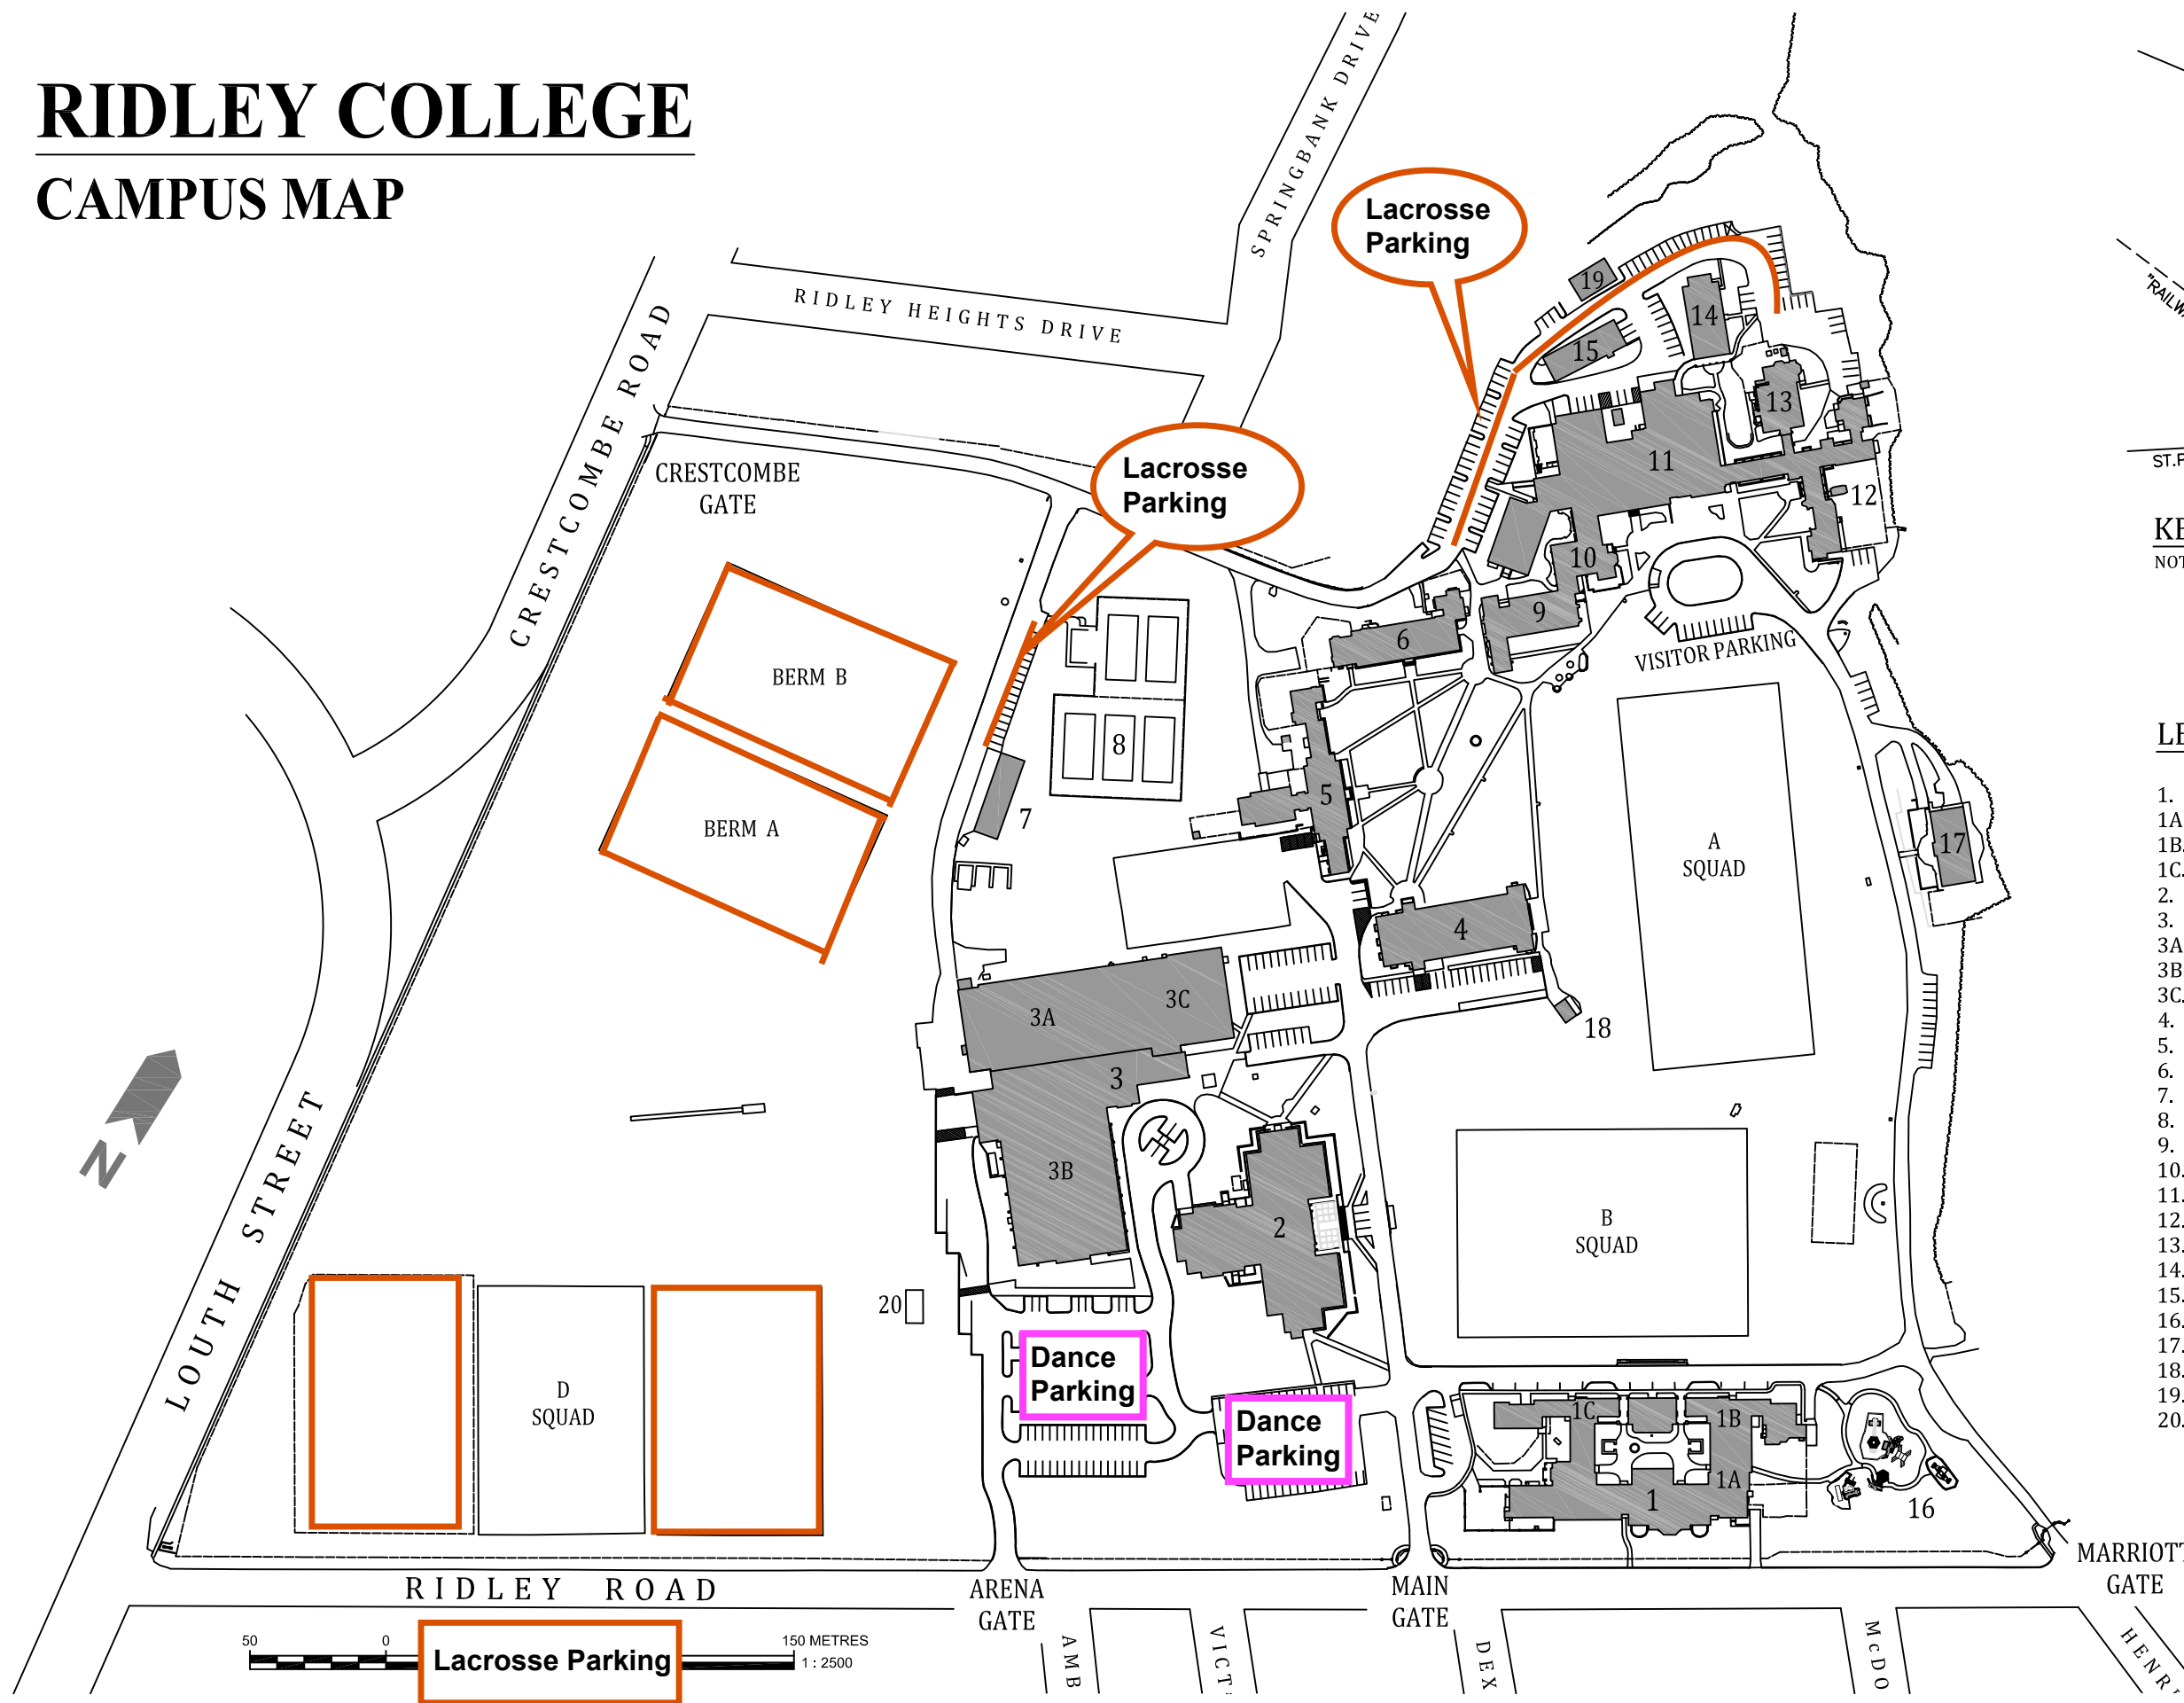

RIDLEY COLLEGE

CAMPUS MAP

KEY PLAN
NOT TO SCALE

LEGEND

- 1. LOWER SCHOOL COMPLEX
- 1A. BURGOYNE HOUSE
- 1B. MANDEVILLE HOUSE
- 1C. LEONARD HOUSE
- 2. 2ND CENTURY BLDG (2CB)
- 3. SPORTS COMPLEX
- 3A. FIELD HOUSE
- 3B. ARENA
- 3C. GRIFFITH GYM
- 4. IGGULDEN BUILDING
- 5. MERRITT HOUSE
- 6. ARTHUR BISHOP HOUSE
- 7. GROUNDS GARAGE
- 8. TENNIS COURTS
- 9. MEMORIAL CHAPEL
- 10. MILLER HOUSE
- 11. SCHOOL HOUSE
- 12. GOODERHAM HOUSE
- 13. DEANS HOUSE
- 14. SCHMON HEALTH CENTER
- 15. MAINTENANCE BUILDING
- 16. PLAYSCAPE
- 17. KENYON LETT HOUSE
- 18. CRICKET SHED
- 19. MAINTENANCE STORAGE
- 20. SUNSHELTER